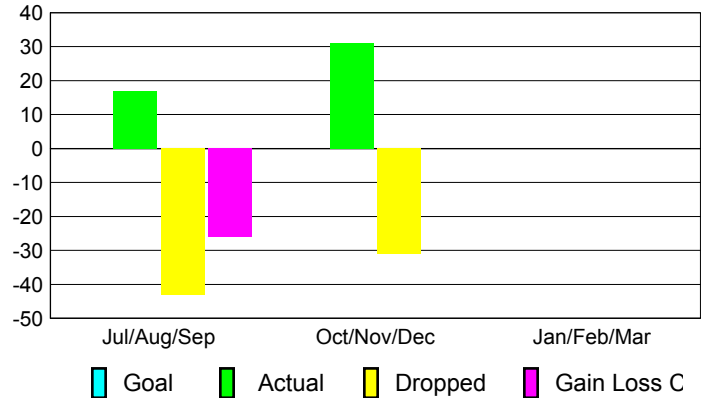

Membership Results 2012-2013

Goal, New, Dropped, Gain/Loss