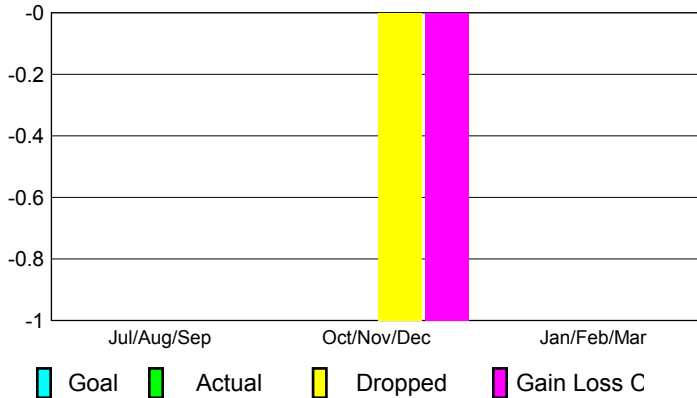

2012-2013 GMT Reports for District (or Undistricted) **District D 2**

GMT: Joel Rosendo Gómez Franco

Location: EL SALVADOR

GMT CA: 3

CLUBS

Club Results 2012-2013	Clubs 2011-2012
-----------------------------------	----------------------------

Month	New Club Goal	Actual New Clubs	Actual Dropped Clubs	Gain/Loss of Clubs	Gain/Loss of Clubs
Jul/Aug/Sep		0	0	0	0
Oct/Nov/Dec		0	-1	-1	0
Jan/Feb/Mar					-1
Totals		0	-1	-1	-1

Club Results 2012-2013

Goal, New, Dropped, Gain/Loss